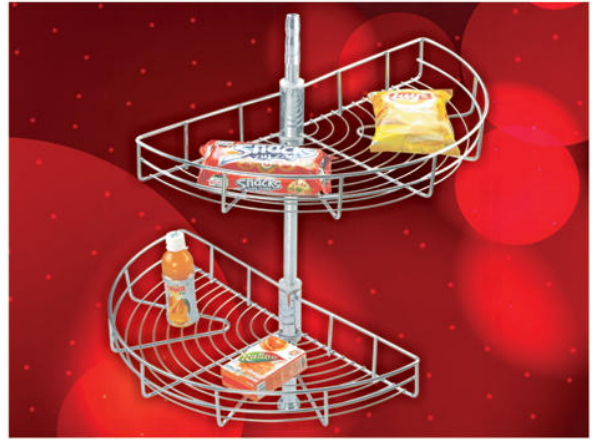

D Tray Unit

Dia | 24,28"

Double Corner

W | 9"
D | 9"
H | 17"

Full Round Unit

Dia | 24,28,32"
H | 28,30"

Triple Basket

W | 9"
D | 9"
H | 27"