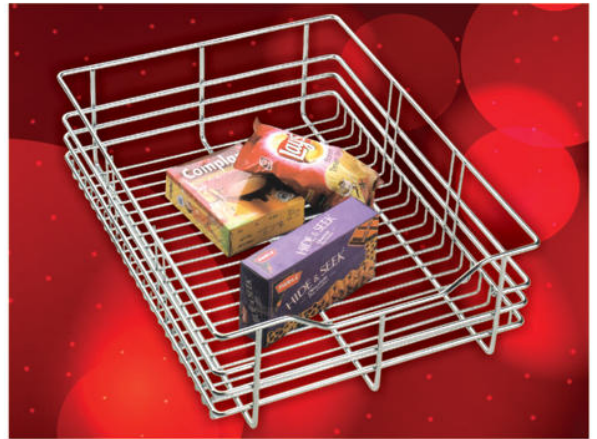

Pull Out Basket

W | 15,17,19,21,24,27.5,32.5"
D | 20,22,24"
H | 4,6,8"

Grain Trolley

W | 15,17,19,21"
D | 20,22,24"
H | 8"

Sumo Grain Trolley

W | 15,17,19,21"
D | 20,22,24"
H | 8"

Single Corner

W | 9"
D | 7"
H | 9"